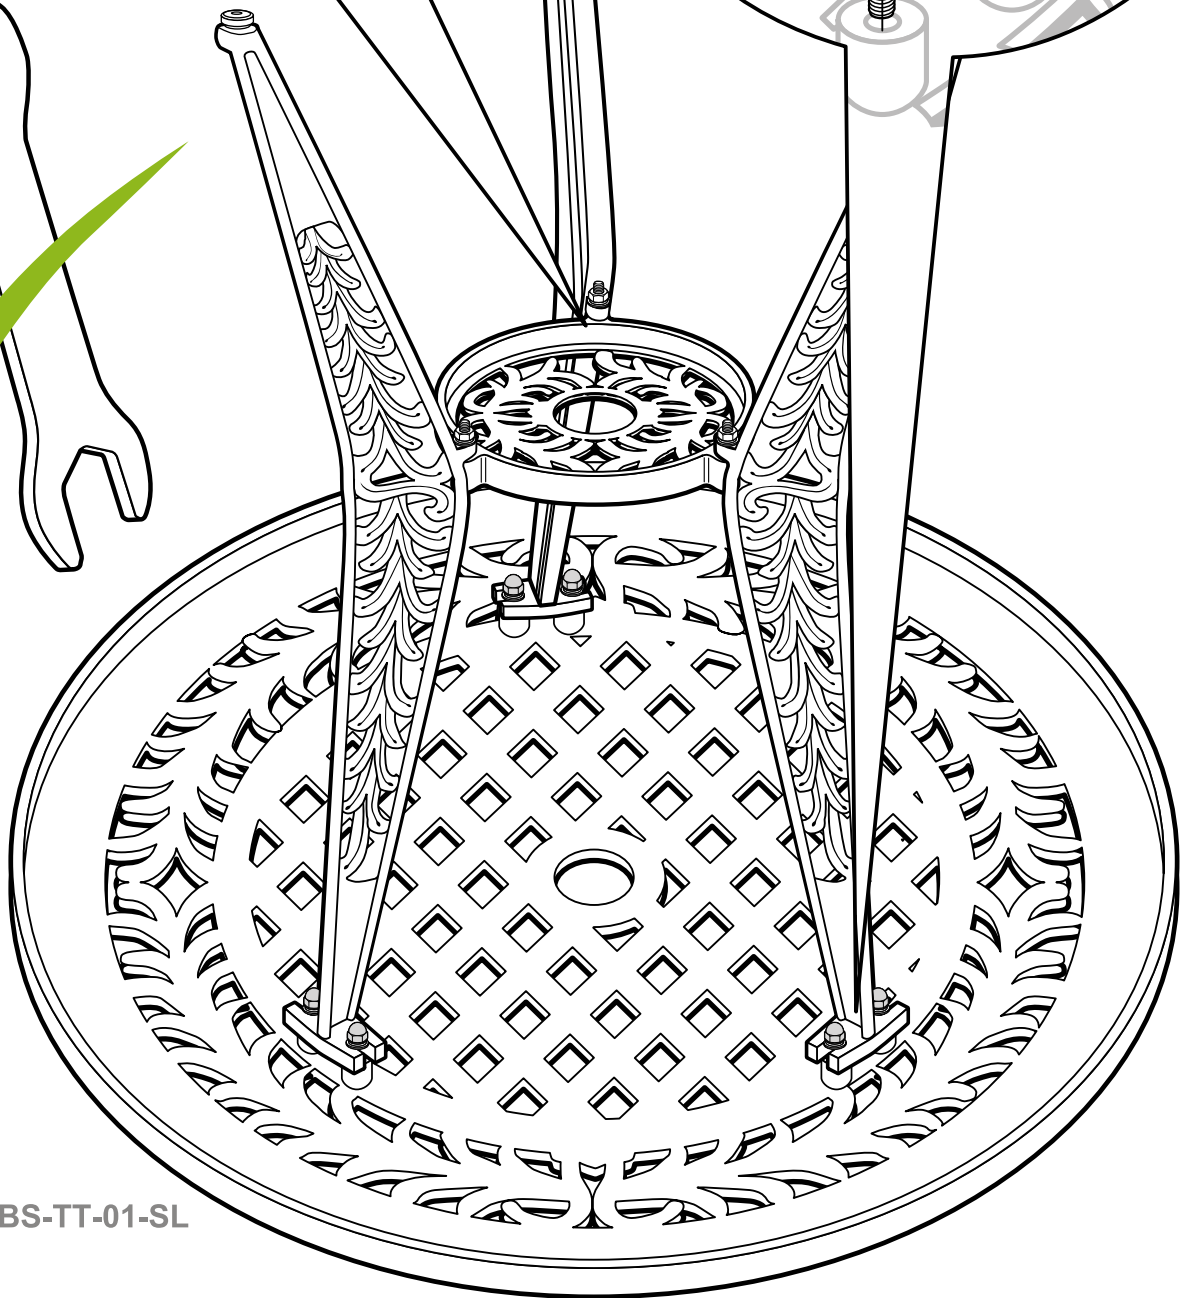

H-M8-SPRING-WASH
3x

2

H-M8-BIST-TABLE-FEET

3x

3

3x

3x

H-M8-NUT-CAP-SL

H-M8-NUT-CAP-SL

H-M8-NUT

H-M8-SPRING-WASH

H-M8-WASHER

H-M8-35MM-BOLT

H-BS-TT-01-SL

Lazy Susan