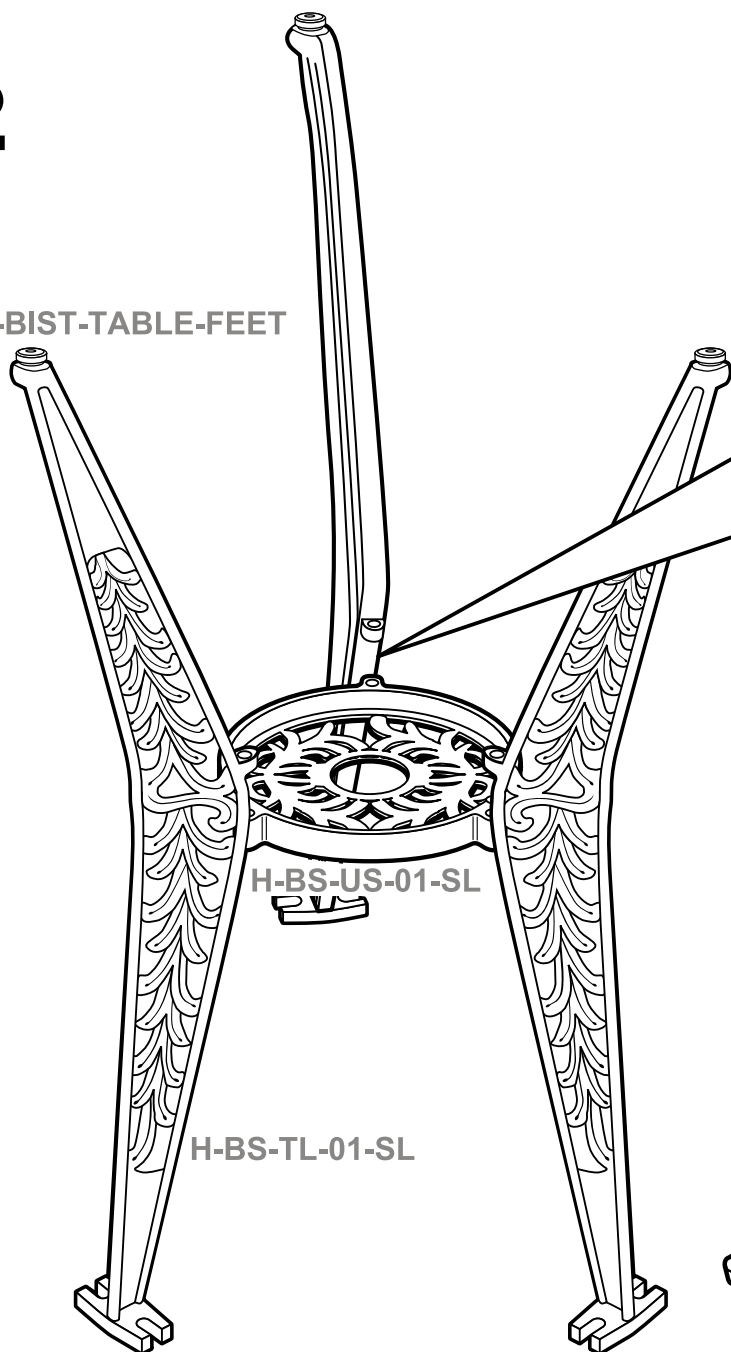

IVY

IVY-TBL-SL

Lazy Susan

1

H-M8-35MM-BOLT
9x

H-M8-NUT-CAP-SL
9x

H-M8-NUT
9x

H-M8-WASHER
9x

H-M8-SPRING-WASH
3x

2

H-M8-BIST-TABLE-FEET

3x

3

3x

3x

H-M8-NUT-CAP-SL

H-M8-NUT-CAP-SL

H-M8-NUT

H-M8-SPRING-WASH

H-M8-WASHER

H-M8-35MM-BOLT

H-BS-TT-01-SL

Lazy Susan