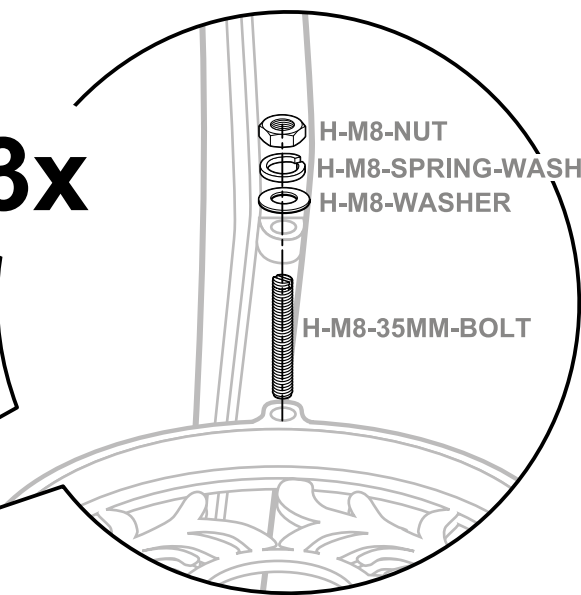

IVY

IVY-TBL-SL

Lazy Susan

1

H-M8-35MM-BOLT
9x

H-M8-NUT-CAP-SL
9x

H-M8-NUT
9x

H-M8-WASHER
9x

H-M8-SPRING-WASH
3x

2

H-M8-BIST-TABLE-FEET

3x

3

3x

3x

H-M8-NUT-CAP-SL

H-M8-NUT-CAP-SL

H-M8-NUT

H-M8-SPRING-WASH

H-M8-WASHER

H-M8-35MM-BOLT

H-BS-TT-01-SL

Lazy Susan