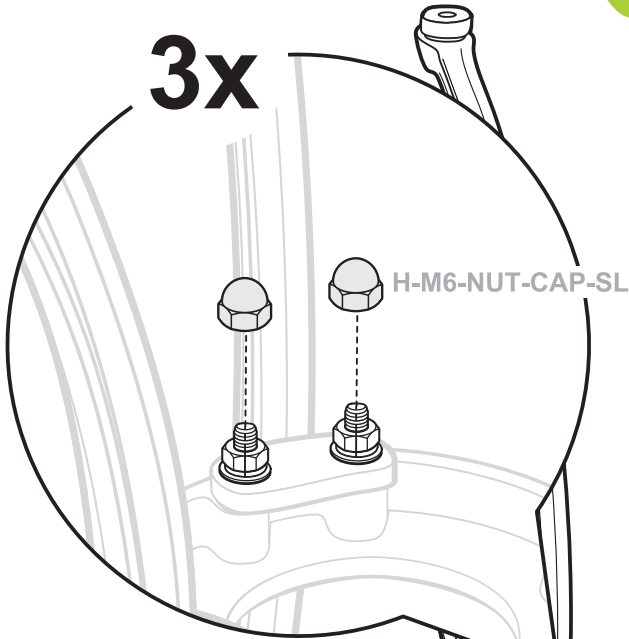

3x

H-M6-NUT-CAP-SL